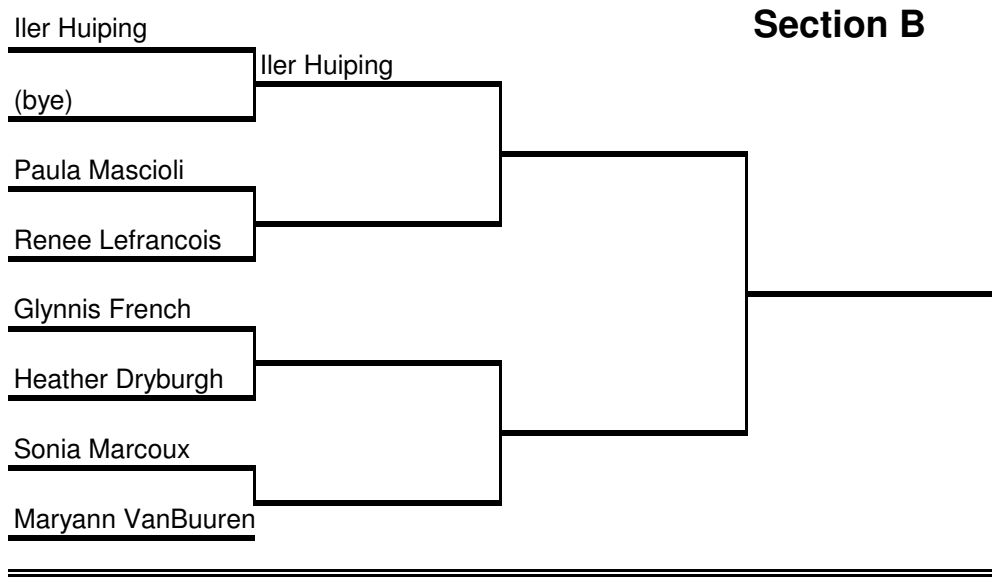

# Women's Ladder Wind-up 2009

*Play by Sept. 19* | *Play by Sept. 23* | *Play by Sept. 27* |

*Play by Sept. 19* | *Play by Sept. 23* | *Play by Sept. 27* |

# Women's Ladder Wind-up 2009

*Play by Sept. 19* | *Play by Sept. 23* | *Play by Sept. 27* |