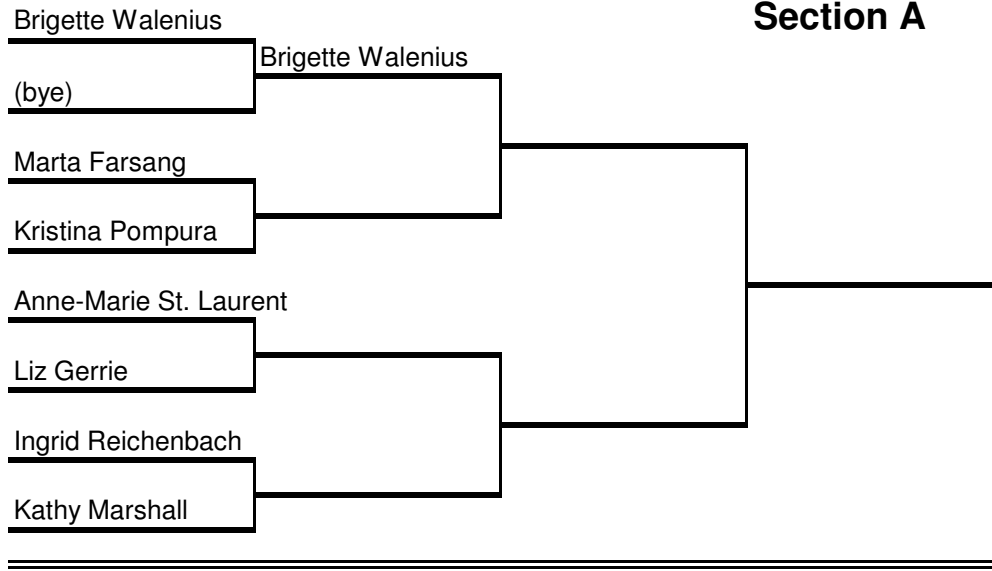

# Women's Ladder Wind-up 2009

*Play by Sept. 19* | *Play by Sept. 23* | *Play by Sept. 27* |

*Play by Sept. 19* | *Play by Sept. 23* | *Play by Sept. 27* |

# Women's Ladder Wind-up 2009

*Play by Sept. 19* | *Play by Sept. 23* | *Play by Sept. 27* |